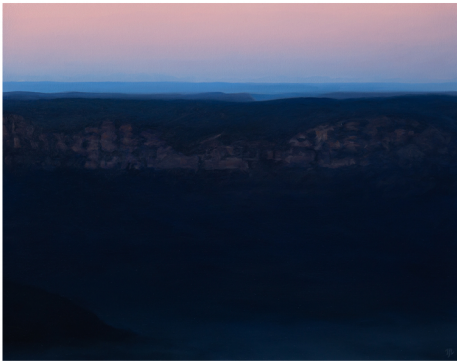

MATTHEW WEATHERSTONE

CATALOGUE

AVAILABLE ARTWORKS

www.mweatherstone.com

the expanse
oil on canvas
124 x 220 cm
\$7400

the pervasive subtlety
oil on canvas
122 x 152 cm
\$5100

and yet
oil on canvas
107 x 137 cm
\$4100

ever
oil on canvas
107 x 137 cm
\$4100

resonance
oil on canvas
84 x 107 cm
\$2500

from darkness
oil on canvas
84 x 107 cm
\$2500

by light of day
oil on canvas
110 x 220 cm
\$5400

gather of the earth
oil on canvas
91 x 122 cm
\$2200

nature's glory
oil on canvas
71 x 91 cm
\$1900

constancy
oil on canvas
56 x 71 cm
\$1250

convergence
oil on canvas
71 x 56 cm
\$1250

the dawn of hope
oil on canvas
71 x 91 cm
\$1900

light falling with the ascending sun
oil on canvas
71 x 91 cm
\$1900